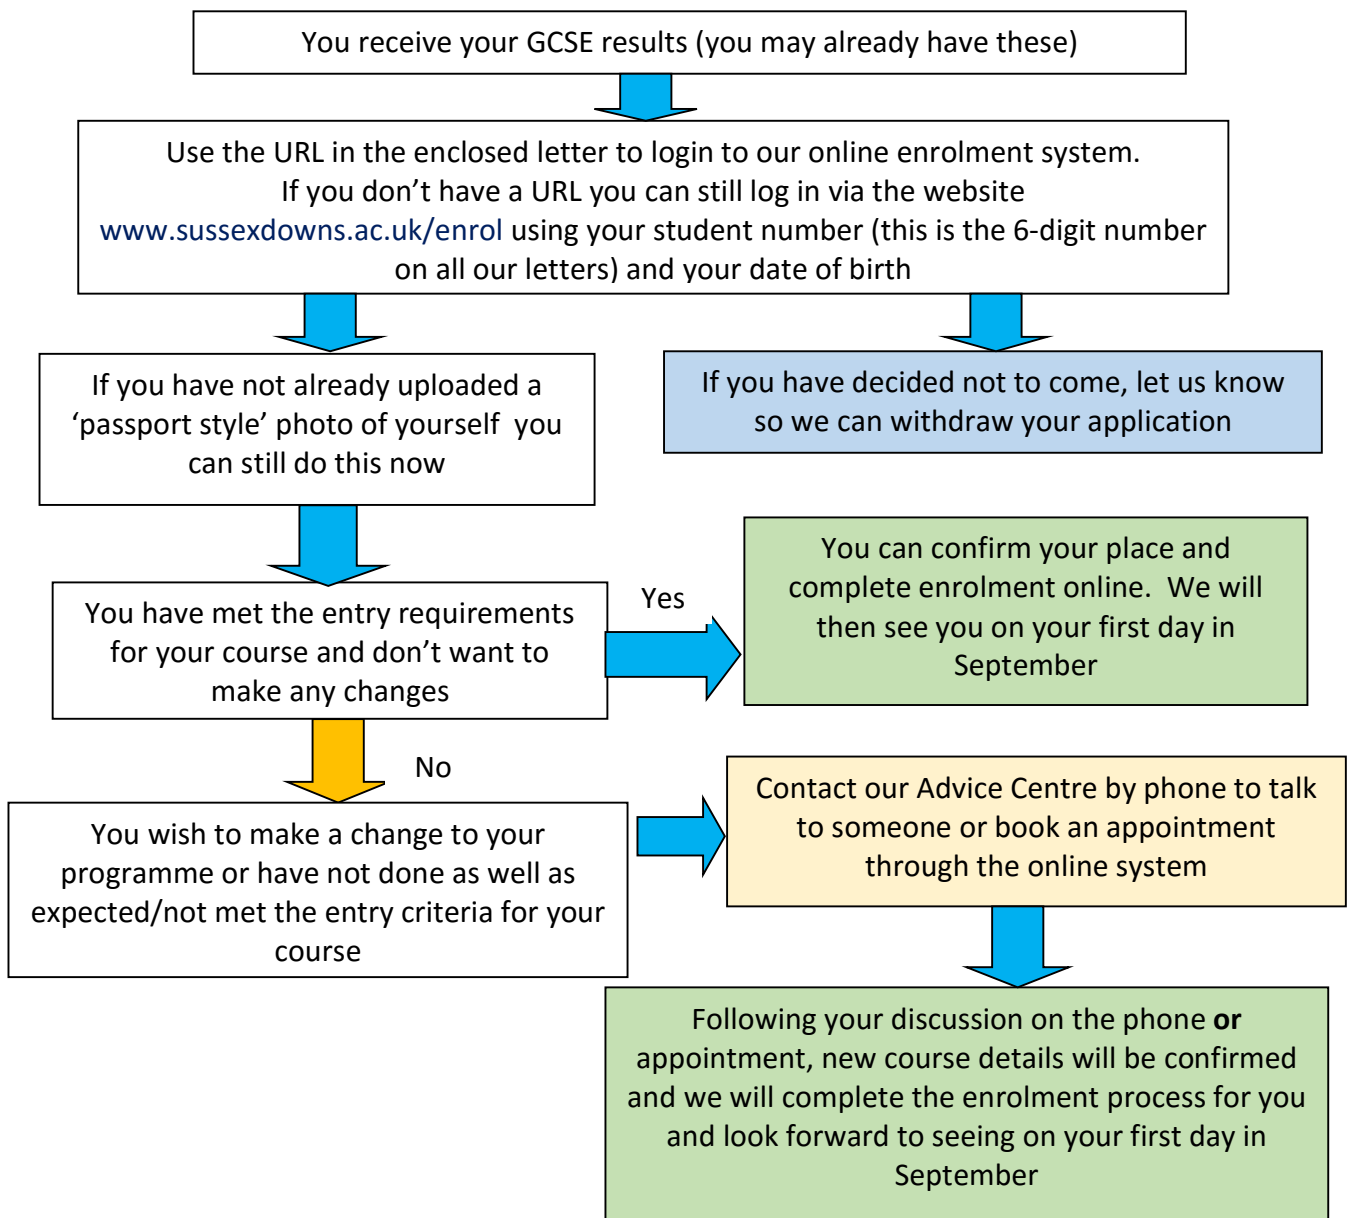

ONLINE ENROLMENT 2017

Enrolment opens on **24th August** online!

Don't worry if you are not able to access a computer, you can contact our Advice Centre on the number below:

Please Note - You must enrol online by noon on 31st August

The Advice Centre will be open as follows:

Thursday 24 August 10.00am – 4.00pm

Friday 25 August onwards 9.30am – 4.00pm

030 300 39636